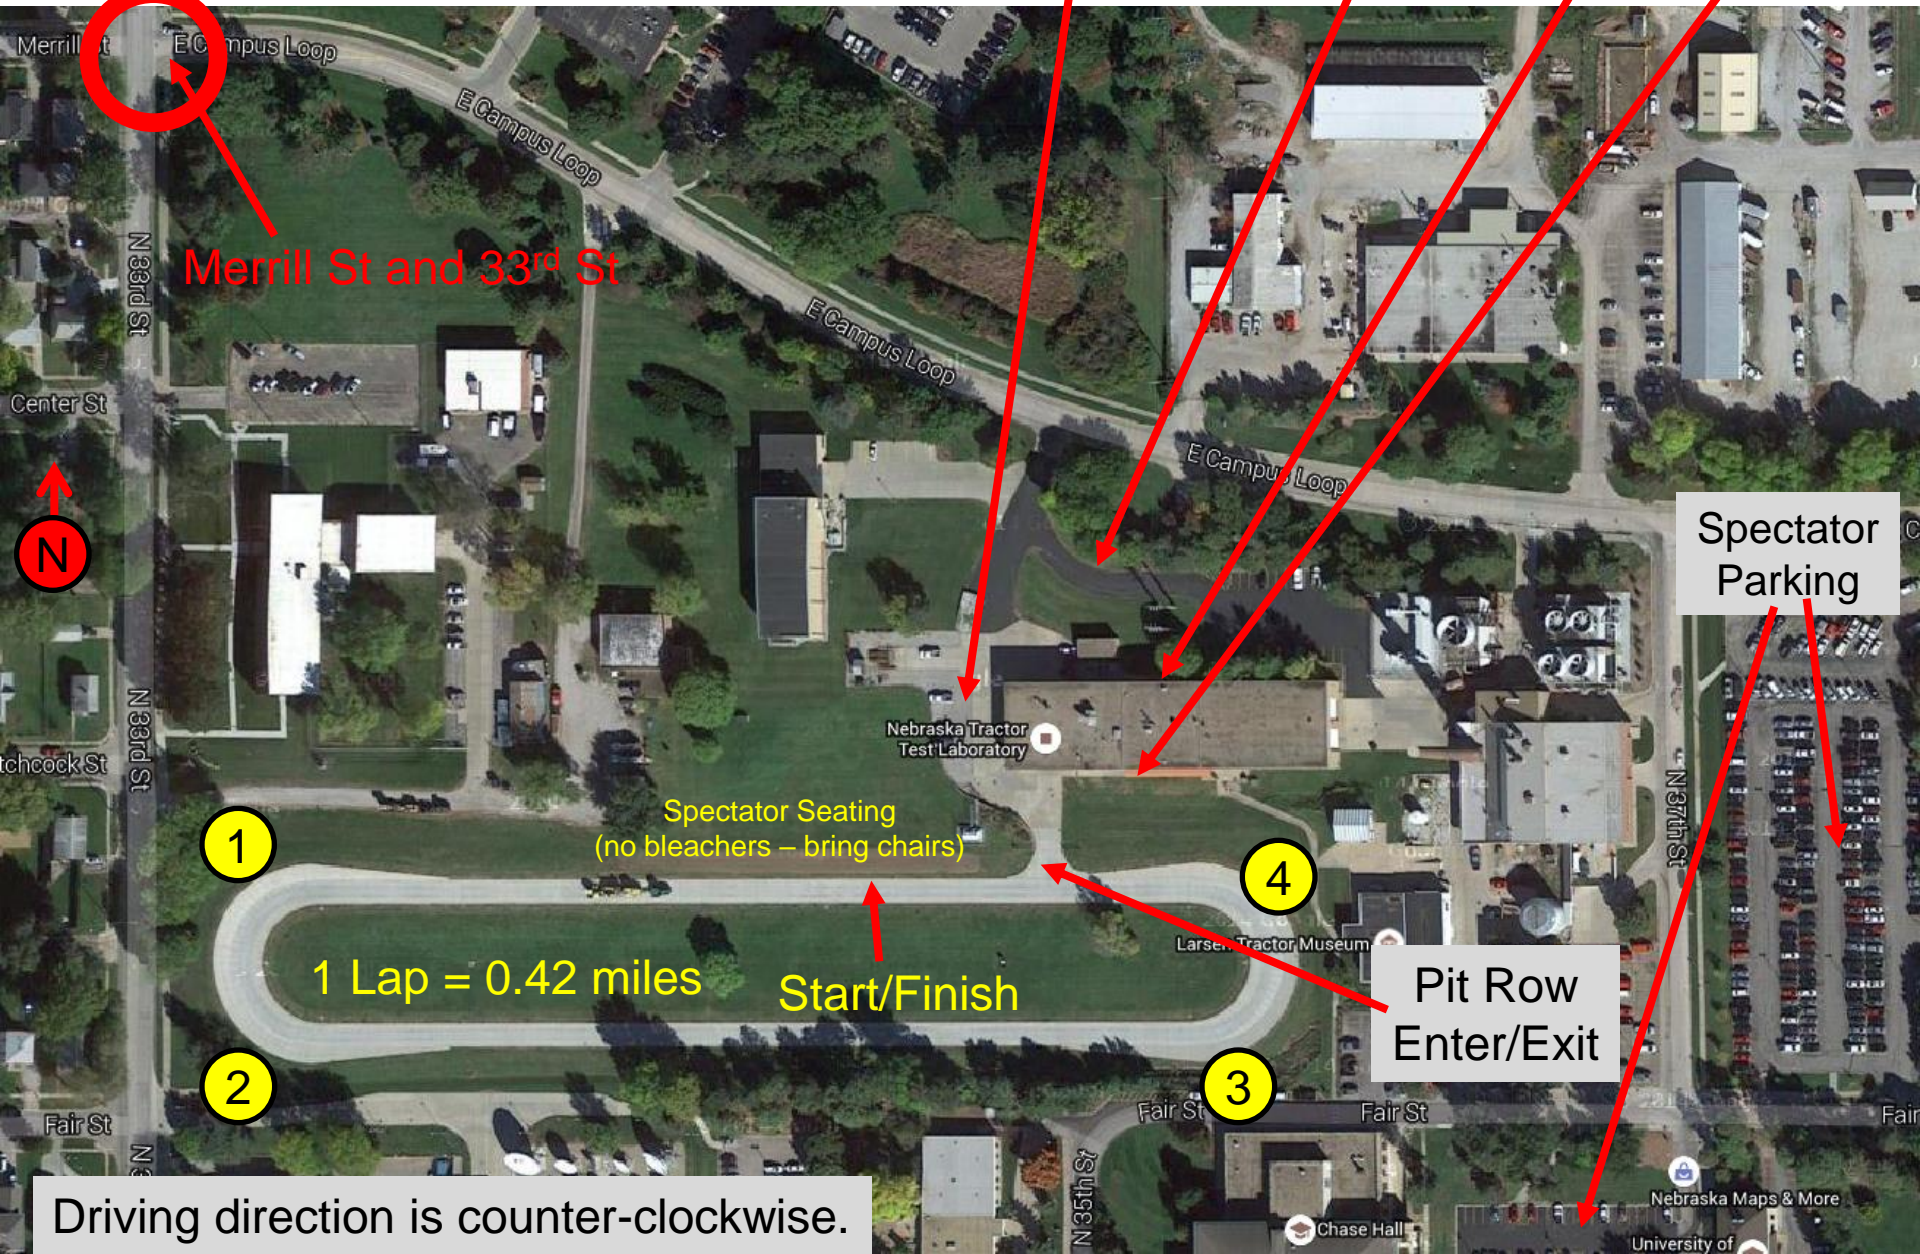

Nebraska Tractor Test Lab  
134 Splinter Labs  
(35<sup>th</sup> and East Campus Loop Road)  
Lincoln NE 68583

**1** = Turn Numbers

Pit Row and Staging Area  
Trailer Parking & Loading Area  
Men's restroom on north side  
Women's restroom on south side

Merrill St and 33<sup>rd</sup> St

1

Spectator Seating  
(no bleachers – bring chairs)

1 Lap = 0.42 miles

Start/Finish

4

Pit Row  
Enter/Exit

Spectator  
Parking

2

3

Driving direction is counter-clockwise.