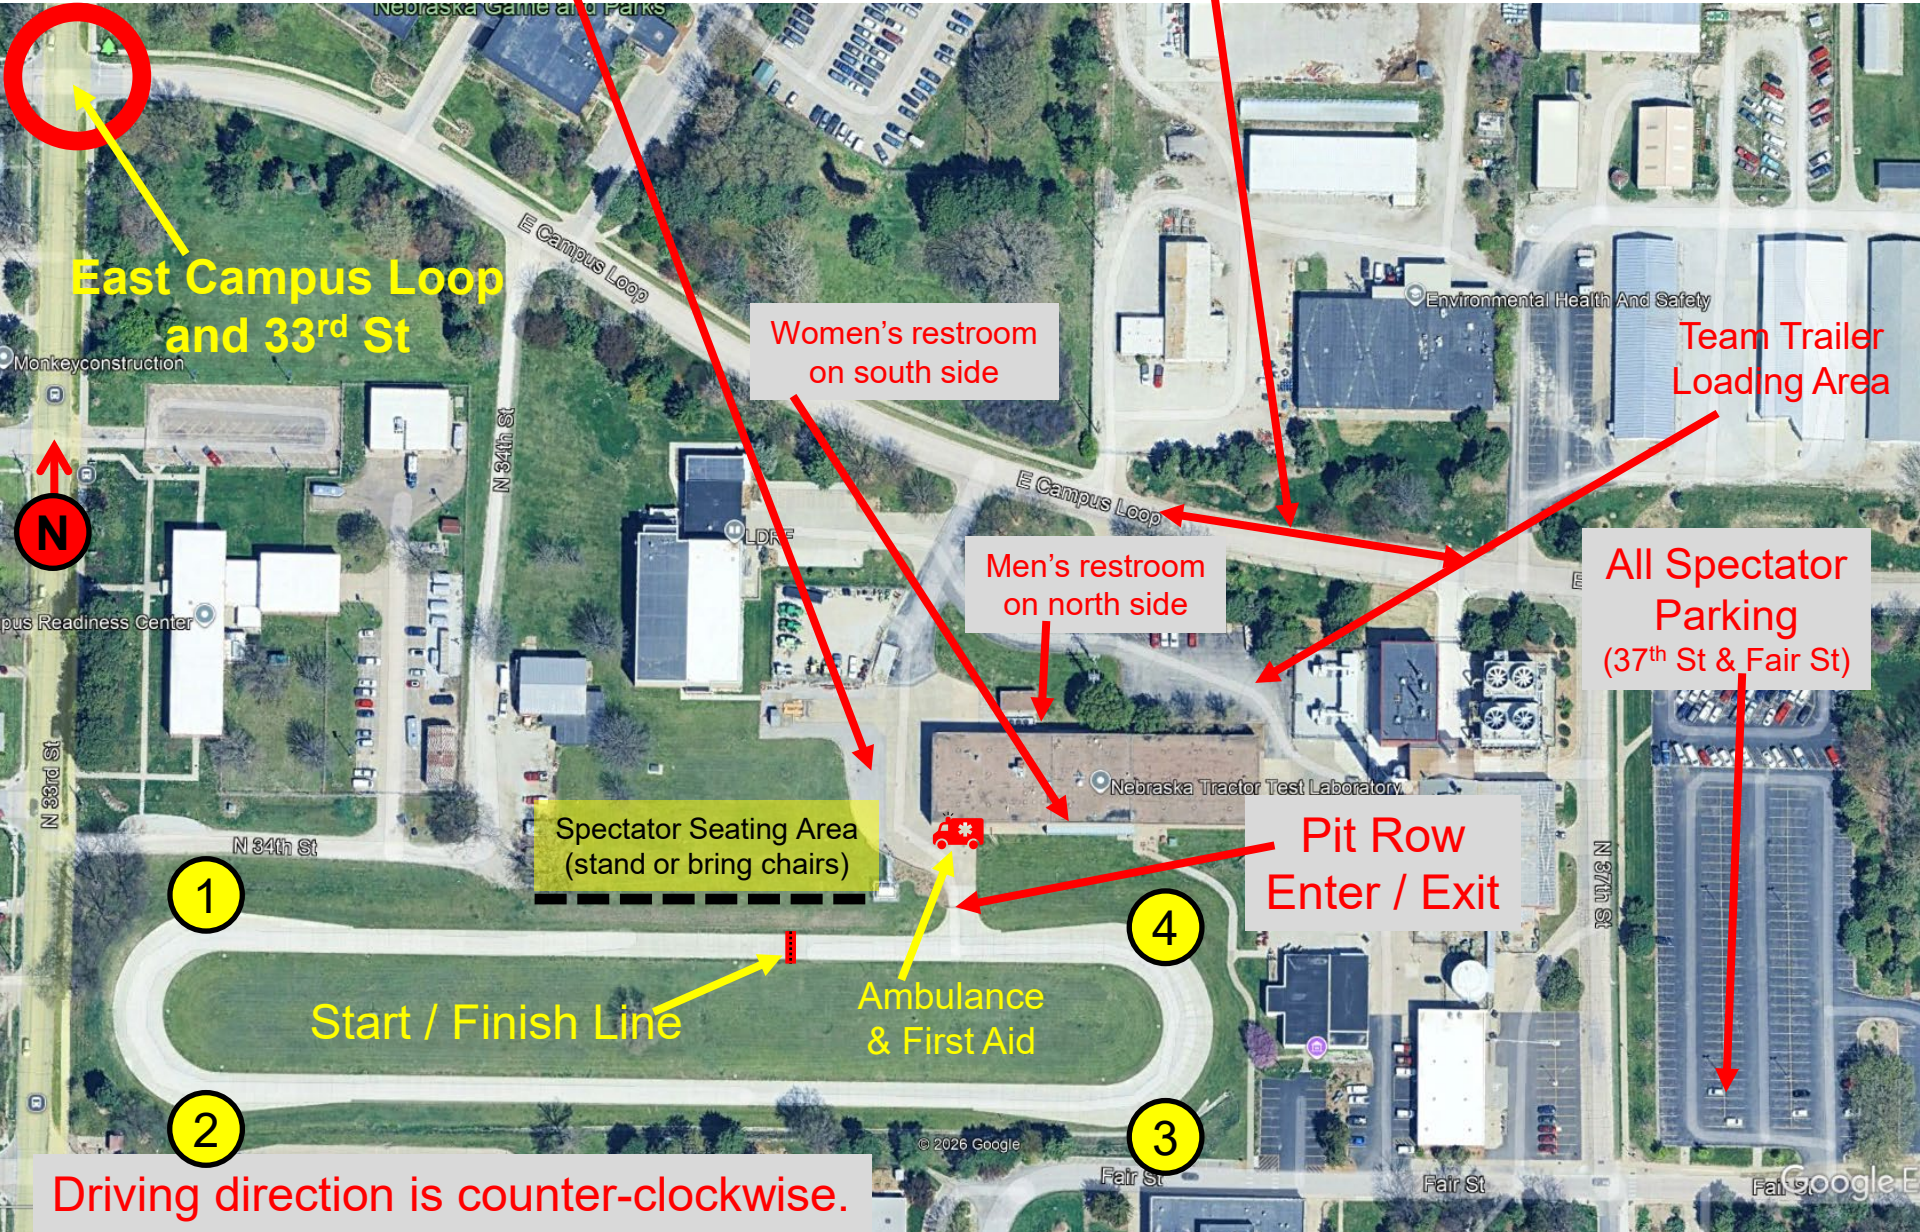

Nebraska Tractor Test Lab
134 Splinter Labs
(35th and East Campus Loop Road)
Lincoln NE 68583

1 Lap = 0.42 miles

① = Turn Numbers

Pit Row and Staging Area with Outlets

School Bus Parking on North Side of E Campus Loop Rd – Facing West

East Campus Loop and 33rd St

Women's restroom on south side

Team Trailer Loading Area

Men's restroom on north side

All Spectator Parking (37th St & Fair St)

Spectator Seating Area (stand or bring chairs)

Pit Row Enter / Exit

Start / Finish Line

Ambulance & First Aid

Driving direction is counter-clockwise.

© 2026 Google

Google E